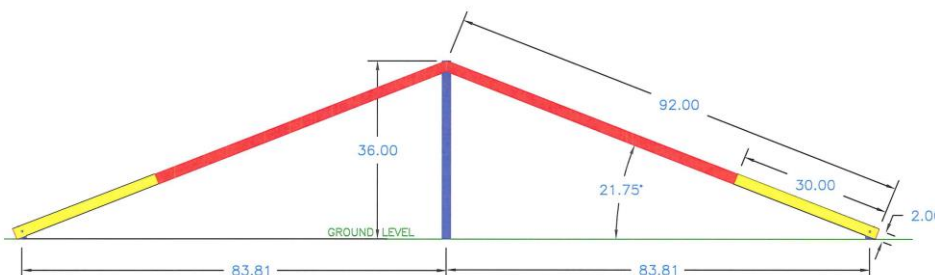

DOG ON IT PARKS

DOG-ON-IT-PARKS.COM

The A-Frame is one of the most popular pieces of dog park equipment; it requires your dog to walk up the incline and down the other side. Only three feet high at the peak and extra wide 38" planks make this appropriate for all sizes and skill levels. Our A-Frame also features safety contact zones with rust-proof aluminum materials and stainless steel vandal-resistant hardware for use in any environment. Three standard color options available – custom colors available for an additional charge.

Top and Side Views:

6401

A-FRAME

**10 gauge, reinforced
solid aluminum planks
& schedule 40
aluminum posts**

**Highly textured
PawsGrip™ coating for
maximum slip
resistance**

**Flat walking surface,
no step strips and/or
perforations**