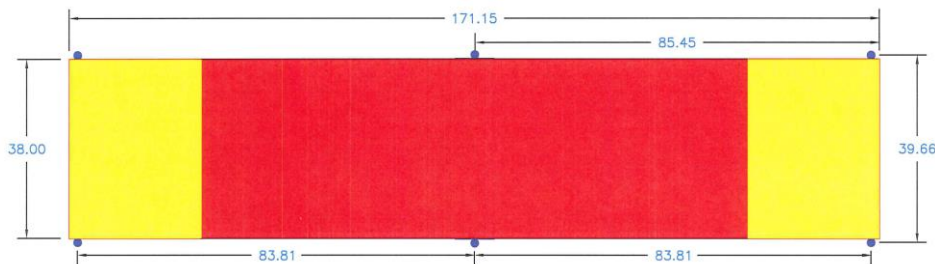

DOG ON IT PARKS

DOG-ON-IT-PARKS.COM

The A-Frame is one of the most popular pieces of dog park equipment; it requires your dog to walk up the incline and down the other side. Only three feet high at the peak and extra wide 38" planks make this appropriate for all sizes and skill levels. Our A-Frame also features safety contact zones with rust-proof aluminum materials and stainless steel vandal-resistant hardware for use in any environment. Three standard color options available – custom colors available for an additional charge.

Top and Side Views:

6401

A-FRAME

**10 gauge, reinforced
solid aluminum planks
& schedule 40
aluminum posts**

**Highly textured
PawsGrip™ coating for
maximum slip
resistance**

**Flat walking surface,
no step strips and/or
perforations**