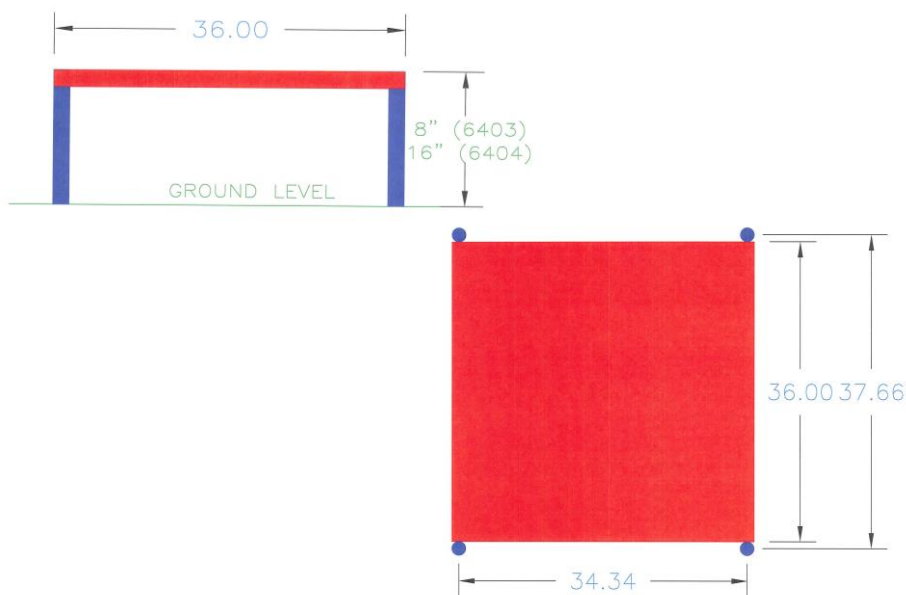

Wait Tables help to teach confidence and patience. The lower 8" height is suitable for small dogs and small/shy dog areas of the park and the 16" is perfect for larger dogs. The Wait Tables feature a flat, solid piece of reinforced aluminum and are free of perforations. They are highly textured for slip resistance and assemble easily with stainless steel, vandal resistant hardware. Standard colors are Red, Blue or Green, with custom colors available for an additional charge.

Top and Side Views:

**6403/6404
8" & 16" WAIT
TABLE**

**10 gauge, rust proof
reinforced aluminum**

**Highly textured
PawsGrip™ coating
for maximum slip
resistance**

**Free of perforations,
UV resistant top coat**