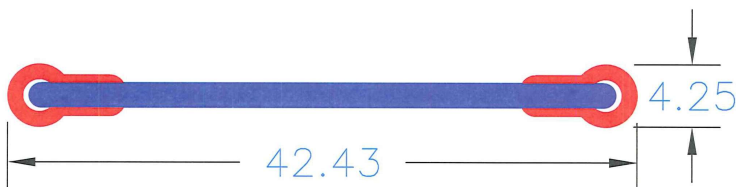

**DOG ON IT PARKS**

DOG-ON-IT-PARKS.COM

Our top selling jump! The Adjustable Tire Jump offers over 12" of height adjustment and the 27" interior diameter of the hoop can accommodate large dogs making this suitable for canines of all shapes and sizes. Made with durable (and eco-friendly!) solid poly and rust-proof aluminum, the Adjustable Tire Jump also includes free customization with your park or community name. Standard colors are Red, Black, Blue or Green with custom colors available for an additional charge.

**Top and Side Views:**