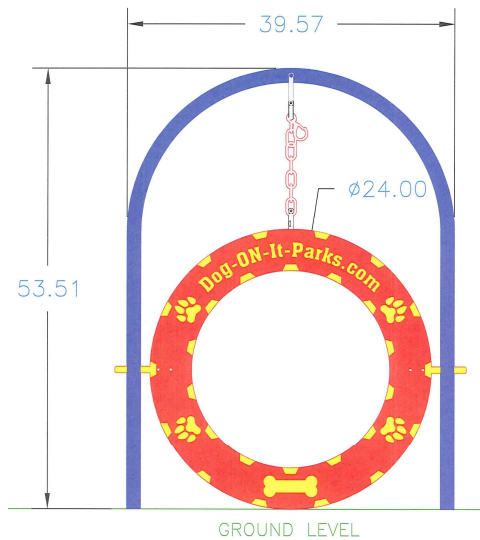

**DOG ON IT PARKS**

DOG-ON-IT-PARKS.COM

Our top selling jump! The Adjustable Tire Jump offers over 12" of height adjustment and the 27" interior diameter of the hoop can accommodate large dogs making this suitable for canines of all shapes and sizes. Made with durable (and eco-friendly!) solid poly and rust-proof aluminum, the Adjustable Tire Jump also includes free customization with your park or community name. Standard colors are Red, Black, Blue or Green with custom colors available for an additional charge.

**Top and Side Views:**

# 6520 ADJUSTABLE TIRE JUMP

**Standard Colors: Red,  
Black, Blue or Green,  
custom colors available**

**Customizable solid poly  
plastic hoop with paw  
and bone details**

**Over 12" of height  
adjustment and extra  
wide hoop**