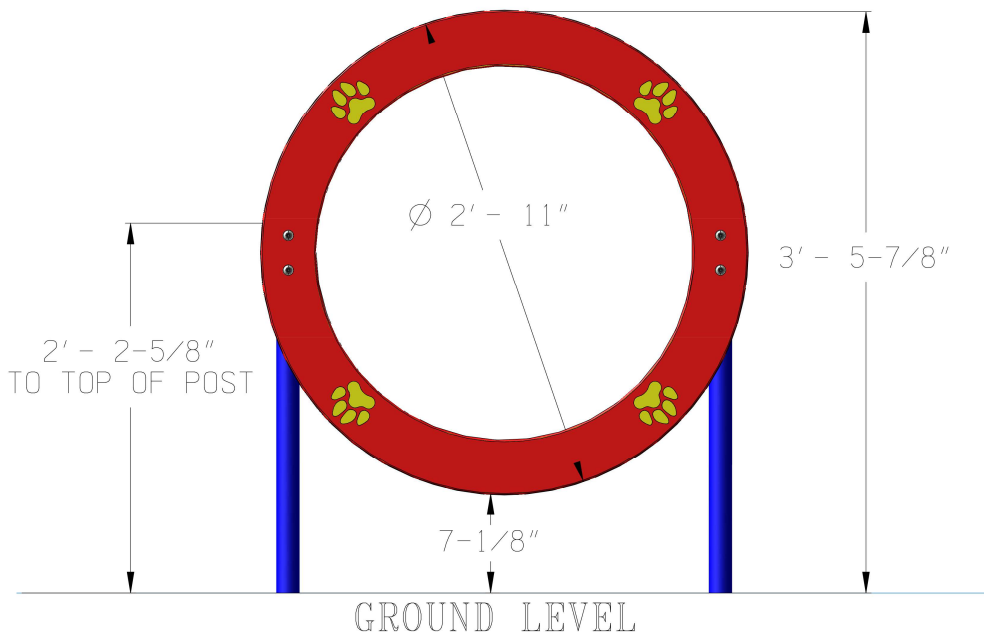

**DOG-ON-IT PARKS**

DOG-ON-IT-PARKS.COM

The Single Hoop Jump is a practical component for smaller parks that need to maximize space. The large diameter accommodates dogs of all sizes, and the low entry is ideal for small dogs or those new to agility. Our signature paw details are precision routed and help to provide depth perception, and free customization allows you to add your park or community name, or honor a park donor. Standard colors are Red, Black, Blue or Green, custom colors available for additional charge.

# 6523 SINGLE HOOP JUMP

**Diameter measures 27"**  
**with routed dog paw**  
**details**

**Standard Colors: Red,**  
**Black, Blue or Green**

**Powder coated,**  
**rust-proof aluminum**  
**uprights**

**Stainless steel, vandal**  
**resistant hardware**