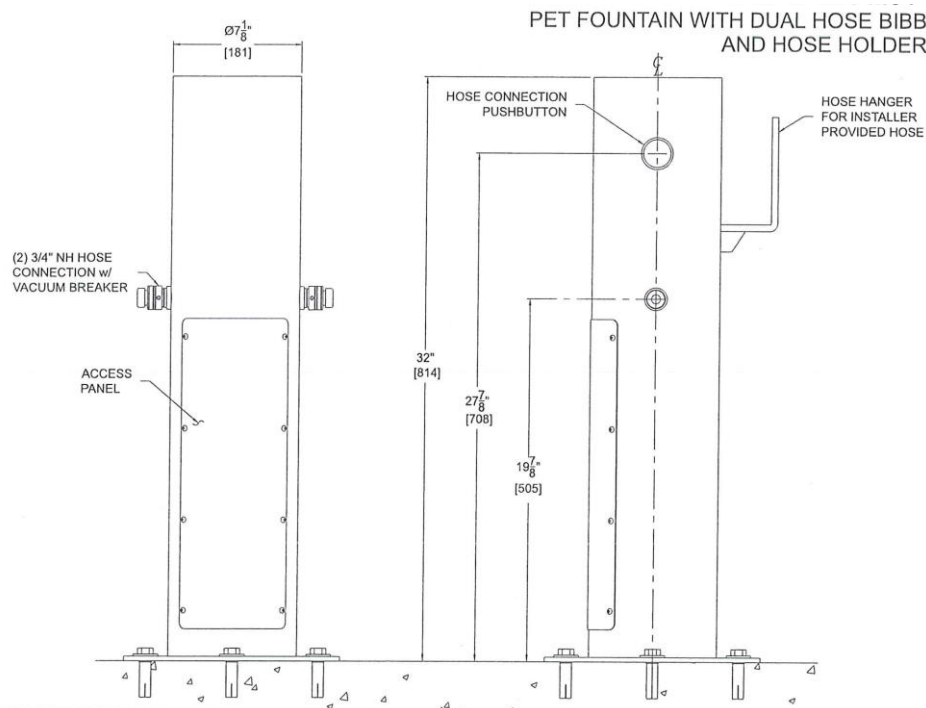

DOG-ON-IT PARKS

DOG-ON-IT-PARKS.COM

Dirty dogs are no match for this convenient dog wash station. Featuring a hose hook (hose furnished by end user) and dual $\frac{3}{4}$ inch hose connections with vacuum breakers, the station also offers adjustable metering control valves to time water flow from 5-60 seconds. With all stainless steel construction plus 15 powder coat colors to choose from, this station is ideal for public parks, apartment communities and other pet-friendly spaces.

Top and Side Views:

7220 DUAL DOG WASH STATION

Adjustable metering
control valves

All stainless steel
construction and
vandal resistant
access panel

Easy pushbutton use
requiring less than 5
lbs of force to
operate

Dimensions:
32"H

DOG-ON-IT-PARKS

4818 Evergreen Way
Ste 250
Everett, WA 98203
P: 877-348-3647

www.dog-on-it-parks.com

Refer to installation manual for
more detailed specifications

Copyright 2016