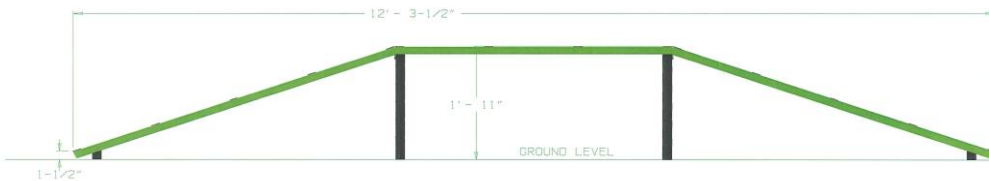

DOG-ON-IT PARKS

DOG-ON-IT-PARKS.COM

Designed specifically for smaller parks, the Whippet Walk is a space saving version of a dog walk ramp. With a maximum height of two feet at the peak, this component is ideal for beginners to dog agility and is appropriate for dogs of all sizes and abilities. Standard colors are Green/Black, Blue/Pewter or Red/Yellow with custom color options available as well. All walking surfaces are highly textured with our exclusive PawsGrip™ polyurea coating for traction in all weather conditions.

Top and Side Views:

CC5402 WHIPPET WALK

10-gauge, rust proof reinforced aluminum planks and aluminum posts with powder coat finish

Highly textured PawsGrip™ coating for maximum slip resistance

Standard Colors: Red, Blue or Green