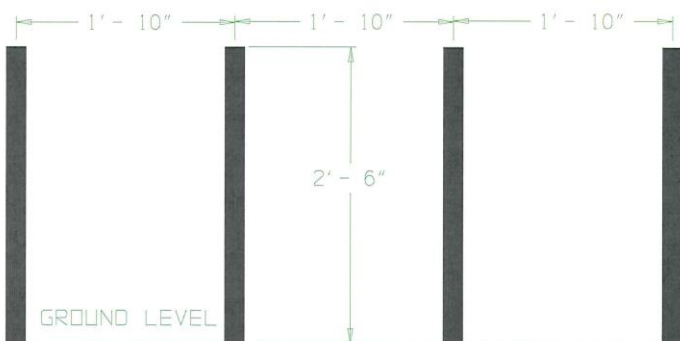

**DOG ON IT PARKS**

DOG-ON-IT-PARKS.COM

Designed specifically for smaller parks, the Sheltie Shimmy Poles require your dog weave in and out of the flexible poles. Our unique material is both flexible and incredibly durable allowing the dog to easily bend the pole without dangerous spring back or breakage. Also includes standard vandal-resistant stainless steel hardware.

**Views:**

**CC5501  
SHELTIE  
SHIMMY POLES**

**Rotationally molded,  
solid urethane tubes**

**Set of 4, Color: Black**

**Custom lathe-turned  
aluminum support  
posts are free of  
sharp edges**

**Dimensions:  
30\"/>**