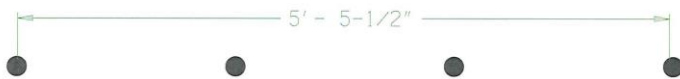

**DOG ON IT PARKS**

DOG-ON-IT-PARKS.COM

Designed specifically for smaller parks, the Sheltie Shimmy Poles require your dog weave in and out of the flexible poles. Our unique material is both flexible and incredibly durable allowing the dog to easily bend the pole without dangerous spring back or breakage. Also includes standard vandal-resistant stainless steel hardware.

**Views:**

**CC5501  
SHELTIE  
SHIMMY POLES**

**Rotationally molded,  
solid urethane tubes**

**Set of 4, Color: Black**

**Custom lathe-turned  
aluminum support  
posts are free of  
sharp edges**

**Dimensions:  
30\"/>**