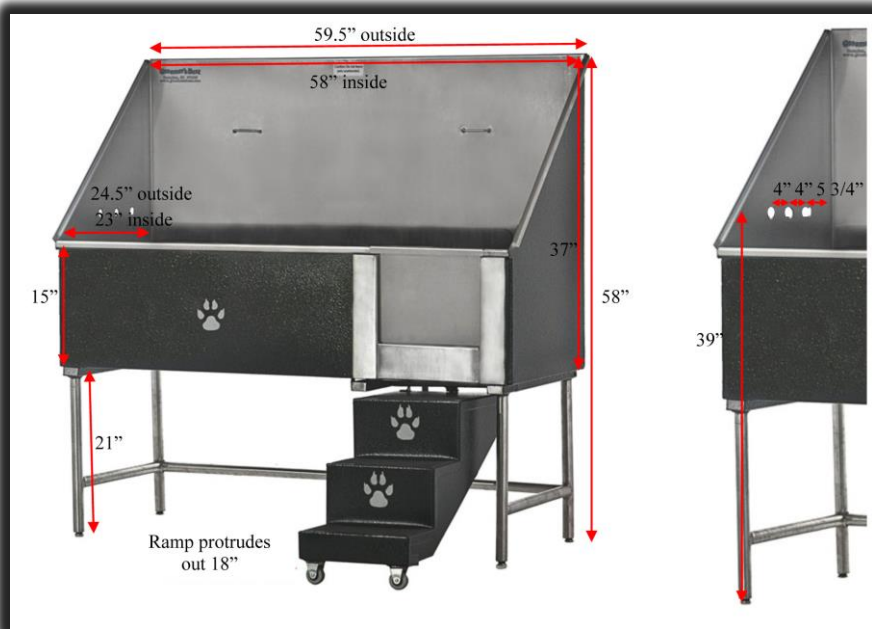

**DOG-ON-IT PARKS**

DOG-ON-IT-PARKS.COM

The Elite Pet Wash offers an easy way to bathe dogs of all sizes. Available with either a Black or Almond colored scratch resistant finish plus a removable stainless steel tray for bathing smaller dogs and either handy non-slip stairs with rolling casters or a ramp for easier accessibility. The full plumbing kit includes a heavy duty coiled hose, spray head with hold down lever, drain/hair trap, and a stainless steel holder for the spray head. For those slippery escape artists, it also includes restraint hooks to clip a leash onto. The walk through opening is 12.5"W and a door is included to fully enclose the tub while in use.

**Top and Side Views:**

# P7301 ELITE PET WASH

**Fully welded with 18  
gauge, stainless steel**

**Plumbing Options:  
Left, Right, or Center**

**Includes full  
plumbing kit,  
removable tray and  
raised floor grate**

**Dimensions:  
59.5" x 14.5" x 58"**