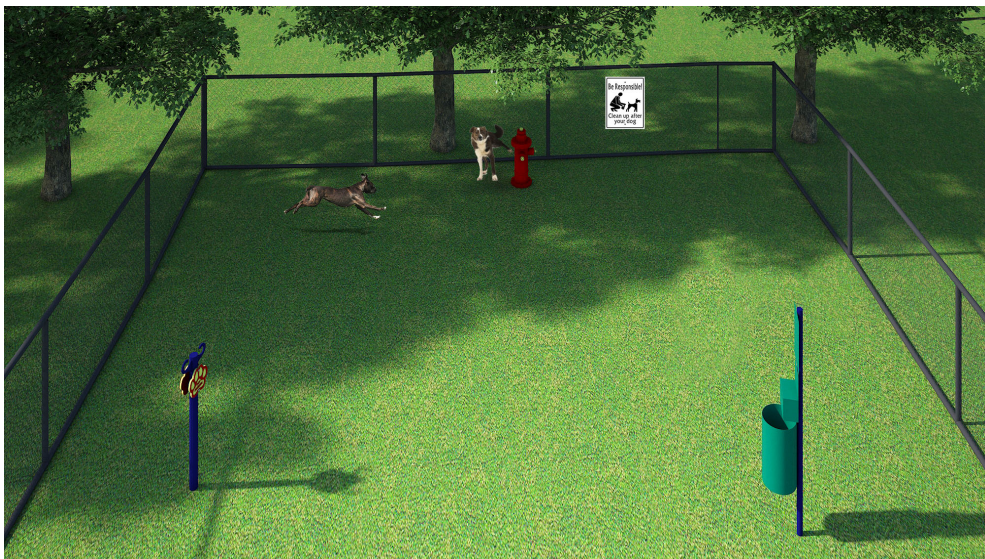

DOG-ON-IT PARKS

DOG-ON-IT-PARKS.COM

The Pet Relief Area offers an easy solution for airports, pet-friendly shopping centers, campgrounds, RV parks and anywhere dogs are welcome. The kit comes with a fully stocked Waste Station with 400 bags and 50 can liners, a Fire Hydrant customized with your logo, a Pet Parking Post and a friendly 9"x12" aluminum sign reminding folks to pick up after their dog.

1022 PET RELIEF AREA

—
**Ideal for smaller
spaces**
—

**Includes 5% discount
compared to a la
carte pricing**
—

**Rust-resistant
materials including
powder-coated
aluminum and
reinforced fiberglass**

DOG-ON-IT-PARKS