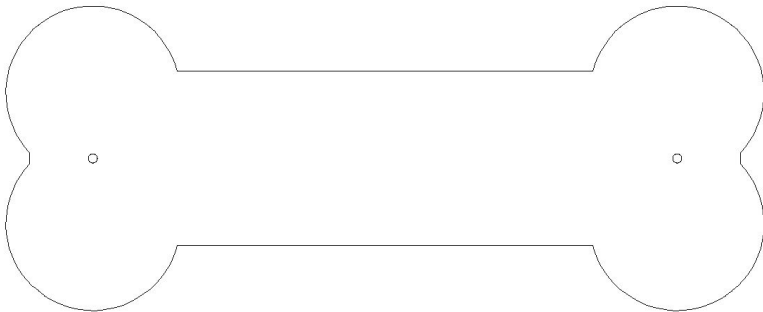

DOG ON IT PARKS

DOG-ON-IT-PARKS.COM

Our fun dog silhouettes are perfect for dog park fences, grooming areas, doggy daycares and anywhere dogs are welcome! With laser cut details and 14 different styles to choose from, the silhouettes average 1.5' – 2' in both width and height, and feature dogs in various states of play. These are easily installed to a fence or wall, and the standard finish is a black matte powdercoat, other colors (and breeds!) available upon request.

7332 DOG BONE SILHOUETTE

**10 gauge, rust-proof
aluminum**

**Standard matte black
powdercoat**

**Includes pre-drilled
mounting holes and
stainless steel
hardware**

**Dimensions:
23.5" x 9.5"**

DOG-ON-IT-PARKS