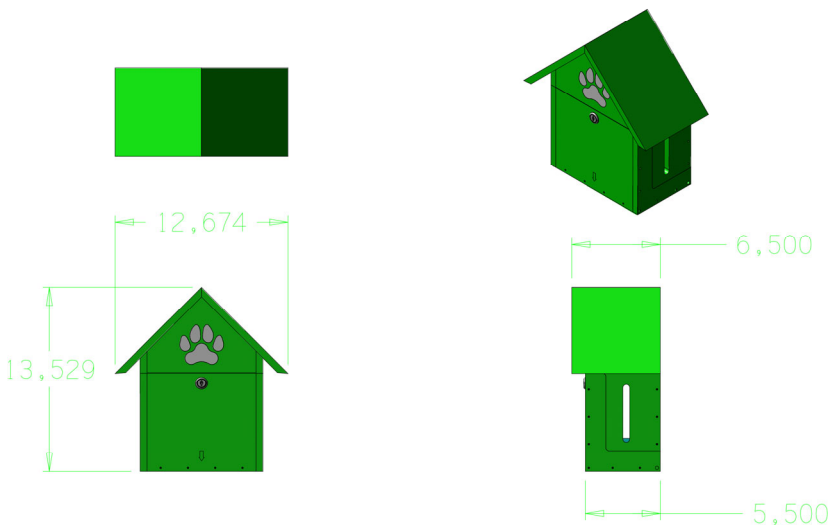

DOG-ON-IT PARKS

DOG-ON-IT-PARKS.COM

Our “handy” sanitizing station offers durable and rust-proof HDPE construction with an optional touchless battery-operated sensor and/or powder coated aluminum post. The dog house style station comes stocked with an 81 ounce dispenser and pump, and is fragrance free with a total of 6000 pumps before needing a refill. Standard color options are: Red/Yellow, Green/White, Blue/White or Brown/White. The station includes pre-drilled mounting holes for easy installation and all stations are keyed alike.

Product Dims:

7403 HAND SANITIZING STATION

**HDPE construction with
stainless steel key/lock**

**Color Options:
Green, Blue, Red or
Brown**

**Add On's: Battery
Operated Touchless
Dispenser and/or
Aluminum Post**

**Dimensions:
13.5”H x 12.6”W**

DOG-ON-IT-PARKS

2211 37th St
Everett, WA 98201
P: 877-348-3647

www.dog-on-it-parks.com

Refer to installation manual for
more detailed specifications

Copyright 2022