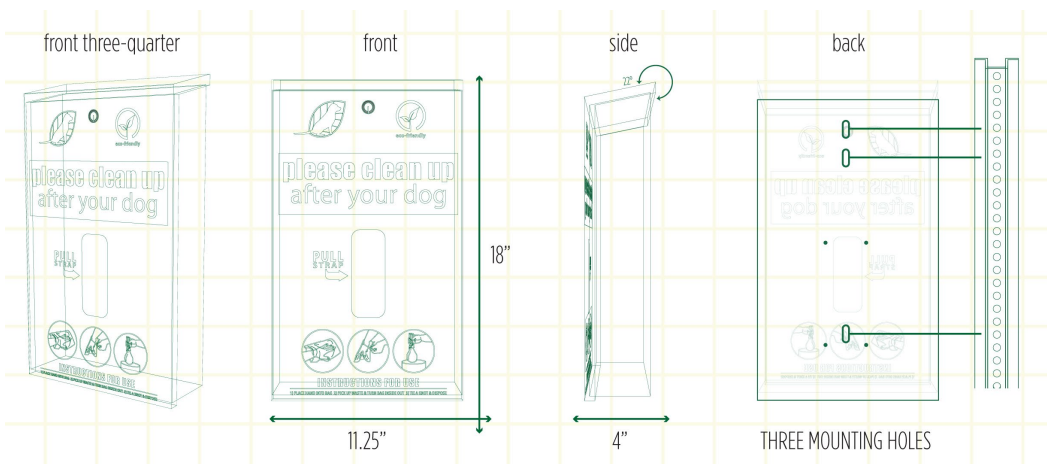

7410S SINGLE PULL BAG DISPENSER

Commercial grade,
powder coated
aluminum dispenser

Color Options:
Green or Black

Dispenses 600 bags

Dimensions:
18"H x 11"W x 4"D

Top and Side Views:

DOG-ON-IT-PARKS

2211 37th St
Everett, WA 98201
P: 877-348-3647