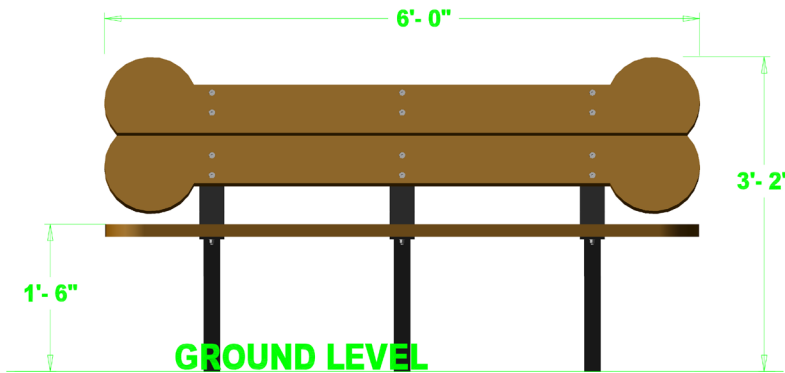

**DOG-ON-IT PARKS**

DOG-ON-IT-PARKS.COM

The Biscuit Bone Bench is a whimsical addition to any dog park! Manufactured with eco-friendly post-consumer, recycled polyethylene plastic that is both low maintenance and durable. Available with inground or surface mount frames, this is sure to please your most loyal park patrons whether they have two legs or four. Price includes free customization on the seat back; route your community or park name or offer as a sponsorship opportunity.

**Top and Side Views:**

# **CC5707 BISCUIT BONE BENCH 6'**

**Eco-friendly, recycled  
polyethylene plastic  
with aluminum frames**

**Maintenance free  
materials and resistant  
to corrosion**

**Inground or Surface  
Mount**

**Dimensions:  
72" L x 20" W x 18" H**