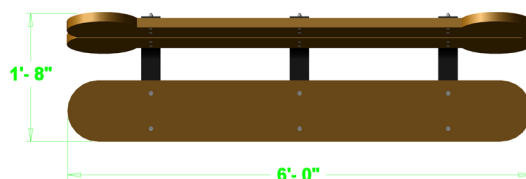

**DOG-ON-IT PARKS**

DOG-ON-IT-PARKS.COM

The Biscuit Bone Bench is a whimsical addition to any dog park! Manufactured with eco-friendly post-consumer, recycled polyethylene plastic that is both low maintenance and durable. Available with inground or surface mount frames, this is sure to please your most loyal park patrons whether they have two legs or four. Price includes free customization on the seat back; route your community or park name or offer as a sponsorship opportunity.

**Top and Side Views:**

# **CC5707 BISCUIT BONE BENCH 6'**

**Eco-friendly, recycled  
polyethylene plastic  
with aluminum frames**

**Maintenance free  
materials and resistant  
to corrosion**

**Inground or Surface  
Mount**

**Dimensions:  
72" L x 20" W x 18" H**