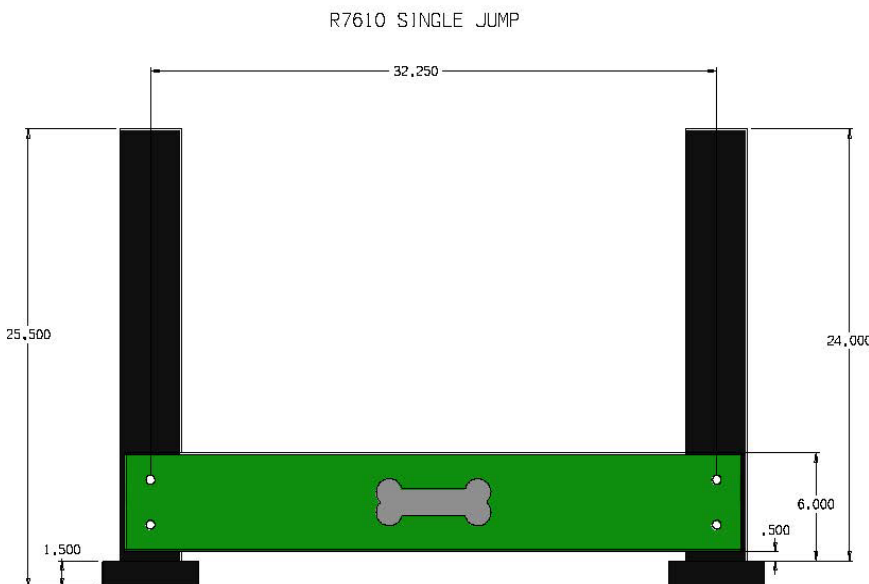

**DOG-ON-IT PARKS**

DOG-ON-IT-PARKS.COM

The Single Eco Wall Jump is ideal for small dog areas, or as an intro to more difficult jumps. It's manufactured with 100% recycled HDPE plastic and features a routed bi-color plank with bone and paw details to assist with depth perception, or choose free customization! All our Wall Jumps are customizable and have versatile base plates for portable, surface mount or semi-permanent installations. Standard colors are Blue, Black, Green or Red with Charcoal posts.

### Top and Side Views:

## R7610 SINGLE ECO WALL JUMP

**100% recycled HDPE  
plastic**

**Signature paw and  
bone details help  
with depth  
perception**

**Standard Colors:  
Black, Green, Blue or  
Red**

**Weight: 25 lbs**

**DOG-ON-IT-PARKS®**